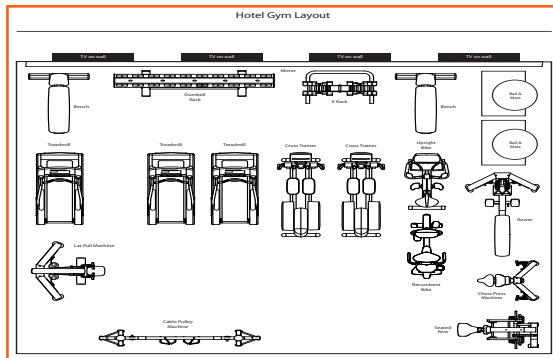

The Design Brief

We were tasked with modernising and re-equipping the hotel's gym to serve the increasingly health conscious guests that were staying at the hotel. The remit was to offer a range of equipment that would be suitable for a broad demographic. We were asked to devise a layout that would allow guests and members to move around the gym easily and that would also provide enough 'personal' training space.

The Concept

First we undertook a careful assessment of how the gym was used. This aided our design team to put together an initial concept and a fitness equipment list that would not only cater to the needs of the users, but would also create a sense of space in a relatively small area. Whilst a good array of cardiovascular equipment was required, an emphasis was also put on functional and free weight equipment which would allow guests to move freely around the space and find adequate space to train in.

The Final Design

After we presented the hotel management with several options that worked within their budget, it was decided that an equal amount of strength and cardio equipment would be the most suitable solution given gym users growing awareness of the importance of a balanced fitness programme. Therefore, the gym was designed to be easy to use, compact, and organized in a way that allowed guests and members to complete their workouts quickly and efficiently.