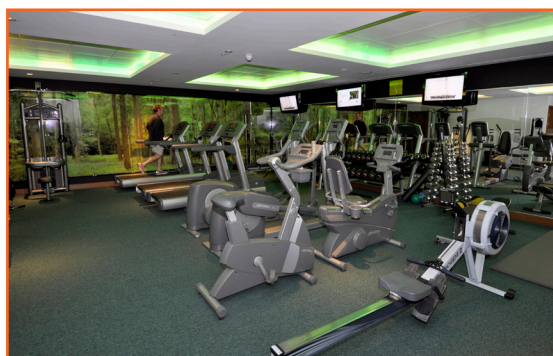

The Design Brief

We were tasked with modernising and re-equipping the hotel's gym to serve the increasingly health conscious guests that were staying at the hotel. The remit was to offer a range of equipment that would be suitable for a broad demographic. We were asked to devise a layout that would allow guests and members to move around the gym easily and that would also provide enough 'personal' training space.

The Concept

First we undertook a careful assessment of how the gym was used. This aided our design team to put together an initial concept and a fitness equipment list that would not only cater to the needs of the users, but would also create a sense of space in a relatively small area. Whilst a good array of cardiovascular equipment was required, an emphasis was also put on functional and free weight equipment which would allow guests to move freely around the space and find adequate space to train in.

The Final Design

After we presented the hotel management with several options that worked within their budget, it was decided that an equal amount of strength and cardio equipment would be the most suitable solution given gym users growing awareness of the importance of a balanced fitness programme. Therefore, the gym was designed to be easy to use, compact, and organized in a way that allowed guests and members to complete their workouts quickly and efficiently.

"...We now have a first-class hotel gym which our members and guests enjoy using and come back specifically due to the range of equipment we have..."

Simon Mahon, General Manager, Park Plaza County Hall Hotel