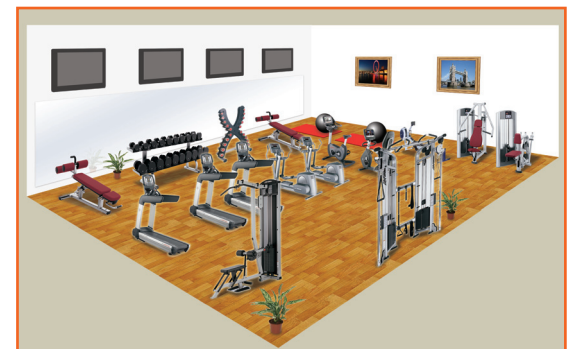

The Design Brief

We were tasked with modernising and re-equipping the hotel's gym to serve the increasingly health conscious guests that were staying at the hotel. The remit was to offer a range of equipment that would be suitable for a broad demographic. We were asked to devise a layout that would allow guests and members to move around the gym easily and that would also provide enough 'personal' training space.

The Concept

First we undertook a careful assessment of how the gym was used. This aided our design team to put together an initial concept and a fitness equipment list that would not only cater to the needs of the users, but would also create a sense of space in a relatively small area. Whilst a good array of cardiovascular equipment was required, an emphasis was also put on functional and free weight equipment which would allow guests to move freely around the space and find adequate space to train in.

The Final Design

After we presented the hotel management with several options that worked within their budget, it was decided that an equal amount of strength and cardio equipment would be the most suitable solution given gym users growing awareness of the importance of a balanced fitness programme. Therefore, the gym was designed to be easy to use, compact, and organized in a way that allowed guests and members to complete their workouts quickly and efficiently.

The Gym

We needed to coordinate the fit out at a time when the gym area was quiet to avoid disrupting guests and members. After discussions with the hotel we arranged an early morning delivery and installation. This allowed the gym to be up and running in time for opening much to the delight of hotel management, who since the installation has received much positive feedback from guests and members alike.